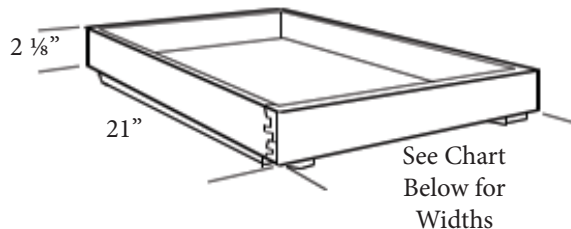

SLIDE OUT SHELVES

- * Two shelves per set
- * Available in natural finish only
- * For interior drawer space subtract 1 1/4"

FOR MW, MC, MD & XS ONLY		
Cabinet Width	Width	Depth
18"	12 7/8"	19 5/8"
21"	15 7/8"	
24"	18 7/8"	
27"	21 7/8"	
30"	24 7/8"	
33"	27 7/8"	
36"	30 7/8"	
39"	33 7/8"	

FOR WS & NG ONLY		
Cabinet Width	Width	Depth
18"	13 1/2"	21"
21"	16 1/2"	
24"	19 1/2"	
27"	22 1/2"	
30"	25 1/2"	
33"	28 1/2"	
36"	31 1/2"	
39"	34 1/2"	

ITEM #

- SS1824
- SS2124
- SS2424
- SS2724
- SS3024
- SS3324
- SS3624
- SS3924

WS	●
MC	●
MD	●
MW	●
XS	●
NG	●
SM	

- 5/8" thick solid wood sides
- Dovetail construction
- WS and NG feature Under-mount, Soft-close guides
- All other door styles feature Side-mount, Ball-bearing, Soft-Close guides