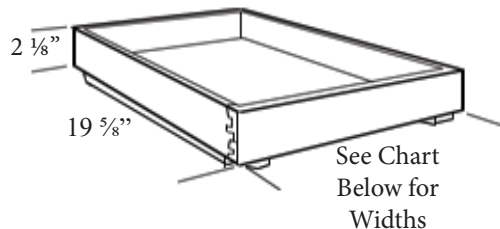

SLIDE OUT SHELVES

- * Two shelves per set
- * Available in natural finish only
- * For interior drawer space subtract 1 1/4"

FOR MW, MC, MD & XS ONLY		
Cabinet Width	Width	Depth
18"	12 7/8"	19 5/8"
21"	15 7/8"	
24"	18 7/8"	
27"	21 7/8"	
30"	24 7/8"	
33"	27 7/8"	
36"	30 7/8"	
39"	33 7/8"	

FOR WS & NG ONLY		
Cabinet Width	Width	Depth
18"	13 1/2"	21"
21"	16 1/2"	
24"	19 1/2"	
27"	22 1/2"	
30"	25 1/2"	
33"	28 1/2"	
36"	31 1/2"	
39"	34 1/2"	

ITEM #

- SS1824
- SS2124
- SS2424
- SS2724
- SS3024
- SS3324
- SS3624
- SS3924

WS	●
MC	●
MD	●
MW	●
XS	●
NG	●
SM	

- 5/8" thick solid wood sides
- Dovetail construction
- WS and NG feature Under-mount, Soft-close guides
- All other door styles feature Side-mount, Ball-bearing, Soft-Close guides